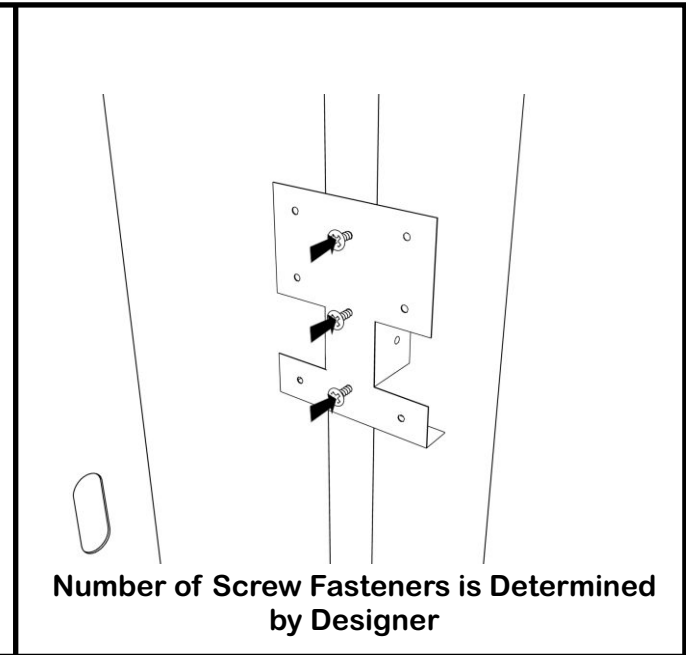

BackIt® Installation Instructions

Wall Backing Connection

For Installation, Technical, or Submittal questions, contact TSN at (888) 474-4876.

Email us at tsn@steelnetwork.com.

Visit www.steelnetwork.com and discover the value of each TSN Solution.