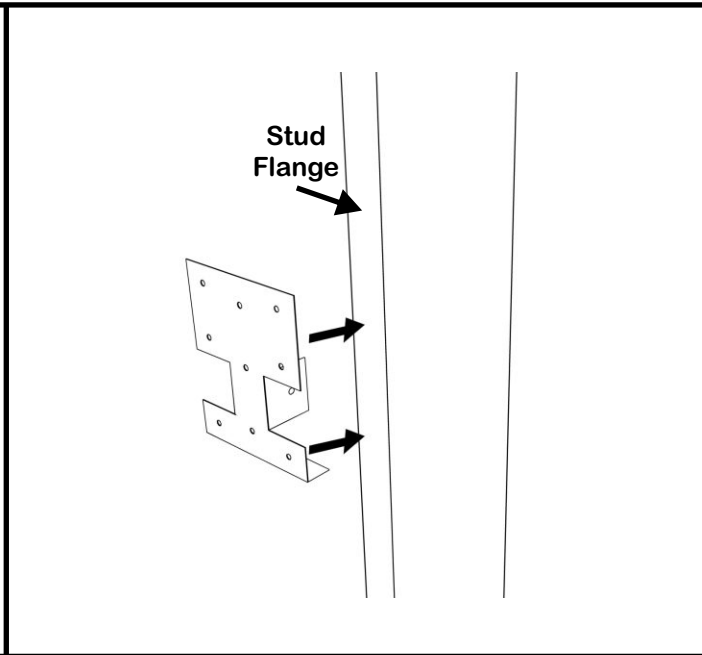

BackIt® Installation Instructions

Wall Backing Connection

For Installation, Technical, or Submittal questions, contact TSN at (888) 474-4876.

Email us at tsn@steelnetwork.com.

Visit www.steelnetwork.com and discover the value of each TSN Solution.