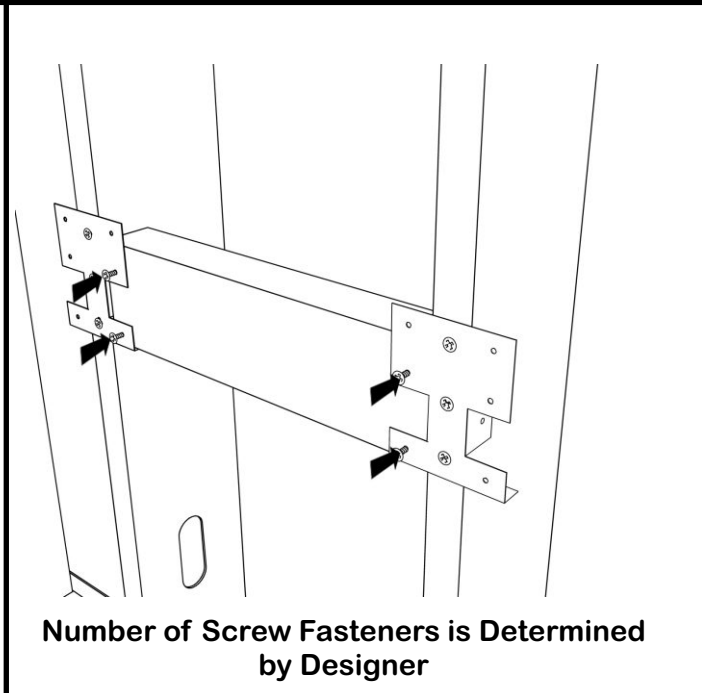

BackIt® Installation Instructions

Wall Backing Connection

For Installation, Technical, or Submittal questions, contact TSN at (888) 474-4876.

Email us at tsn@steelnetwork.com.

Visit www.steelnetwork.com and discover the value of each TSN Solution.