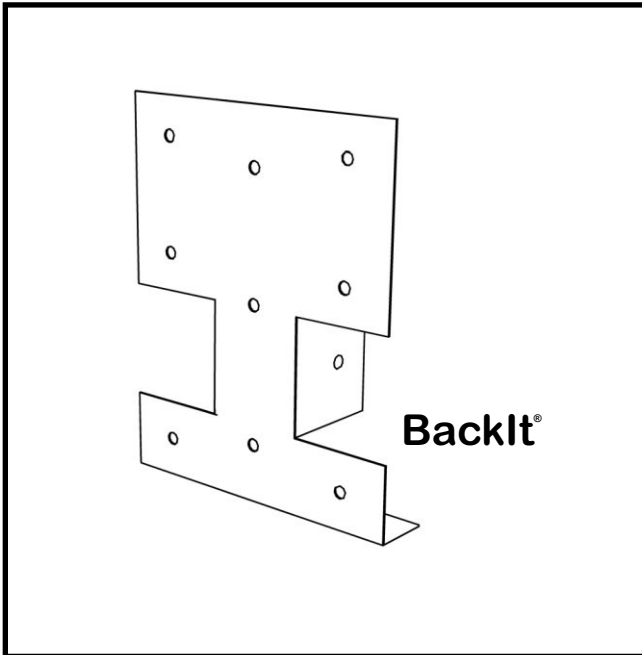

BackIt® Installation Instructions

Wall Backing Connection

For Installation, Technical, or Submittal questions, contact TSN at (888) 474-4876.

Email us at tsn@steelnetwork.com.

Visit www.steelnetwork.com and discover the value of each TSN Solution.